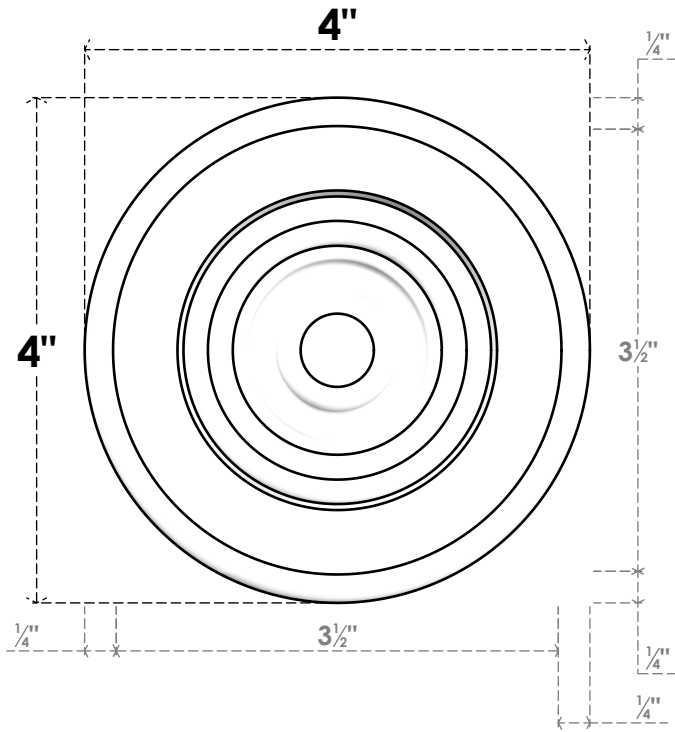

ROSP040X040X050GRY04

4"W X 4"H X 1/2"P STANDARD GRAYSON BULLSEYE ROSETTE WITH ROUNDED EDGE, ARCHITECTURAL GRADE PVC

FRONT

SIDE

EKENA MILLWORK
2300 WEST MAIN ST.
CLARKSVILLE, TX 75426
TOLL FREE: 866-607-0453
WWW.EKENAMILLWORK.COM

NOTES

1. INSTALLATION TO BE COMPLETED IN ACCORDANCE WITH MANUFACTURER'S SPECIFICATIONS.
2. DRAWING MAY NOT BE TO SCALE
3. THIS DRAWING IS INTENDED FOR DESIGN AND PLANNING PURPOSES ONLY.
4. ALL INFORMATION CONTAINED HEREIN WAS CURRENT AT THE TIME OF DEVELOPMENT BUT MUST BE REVIEWED AND APPROVED BY THE PRODUCT MANUFACTURER TO BE CONSIDERED ACCURATE.
5. ARCHITECTURAL GRADE PVC PRODUCTS ARE MADE FROM EXPANDED CELLULAR PVC AND COME NATURALLY WHITE BUT MAY BE PAINTED