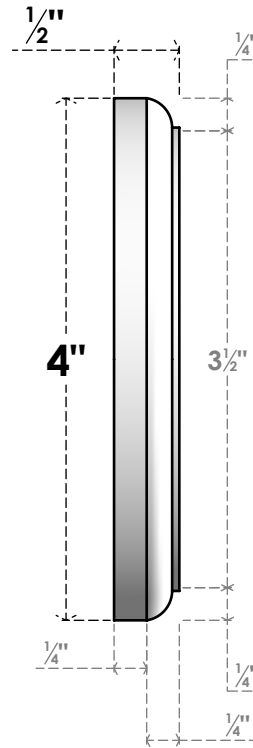

ROSP040X040X050GRY04

4"W X 4"H X 1/2"P STANDARD GRAYSON BULLSEYE ROSETTE WITH ROUNDED EDGE, ARCHITECTURAL GRADE PVC

FRONT

SIDE

EKENA MILLWORK
2300 WEST MAIN ST.
CLARKSVILLE, TX 75426
TOLL FREE: 866-607-0453
WWW.EKENAMILLWORK.COM

NOTES

1. INSTALLATION TO BE COMPLETED IN ACCORDANCE WITH MANUFACTURER'S SPECIFICATIONS.
2. DRAWING MAY NOT BE TO SCALE
3. THIS DRAWING IS INTENDED FOR DESIGN AND PLANNING PURPOSES ONLY.
4. ALL INFORMATION CONTAINED HEREIN WAS CURRENT AT THE TIME OF DEVELOPMENT BUT MUST BE REVIEWED AND APPROVED BY THE PRODUCT MANUFACTURER TO BE CONSIDERED ACCURATE.
5. ARCHITECTURAL GRADE PVC PRODUCTS ARE MADE FROM EXPANDED CELLULAR PVC AND COME NATURALLY WHITE BUT MAY BE PAINTED